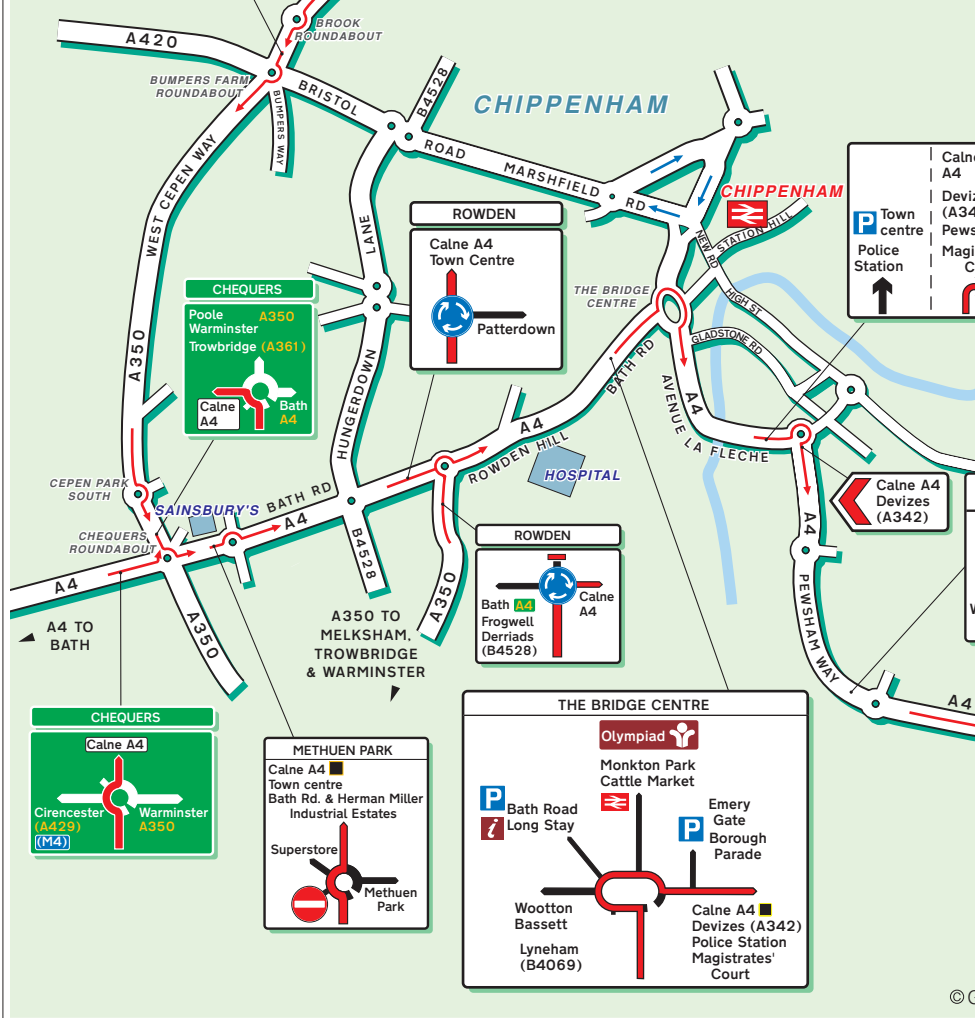

SECTION DETAIL

Monahans
integrated financial support